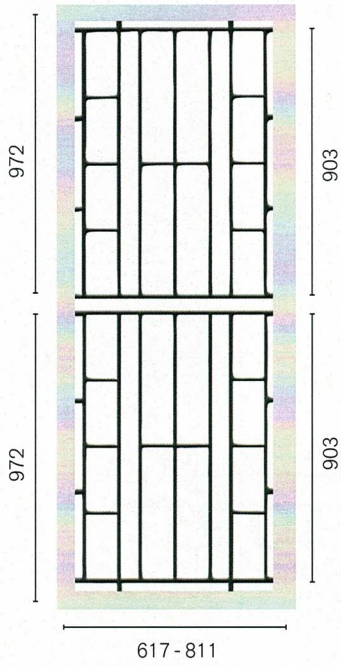

HINGED DOORS PANELS

SIMPLY CLASSIC DESIGNS BY COLONIAL CASTINGS

SP13BB | Rectangles
2 per door