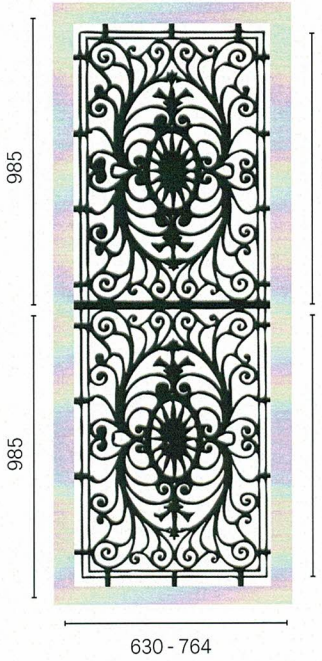

SP55 | Curly
2 per door

SP56 | Curly
2 per door

SP57AB | Curly

HINGED DOORS PANELS

SIMPLY CLASSIC DESIGNS BY COLONIAL CASTINGS

SP6 | Tribal
2 per door

SP10 | Hourglass
2 per door

SP21 | Chaos
2 per door