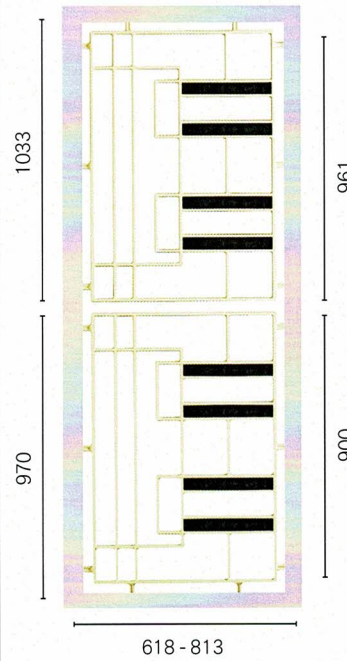

SP65AB | Black Glass

These glass panel doors feature elegant decorative designs embossed on glass panels.

To clean simply wipe over with a damp cloth, avoid all acid based cleaners.

Kookaburra Glass Insert available

* Frame not included