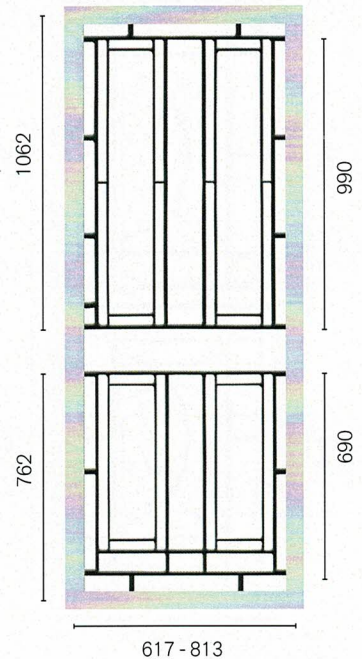

Kookaburra Glass Insert available

* Frame not included

HINGED DOORS PANELS

SIMPLY CLASSIC DESIGNS BY COLONIAL CASTINGS

SP14AB | Flower

SP18AB | Flower

SP27AB | Architrave

SP34AB | Rectangles