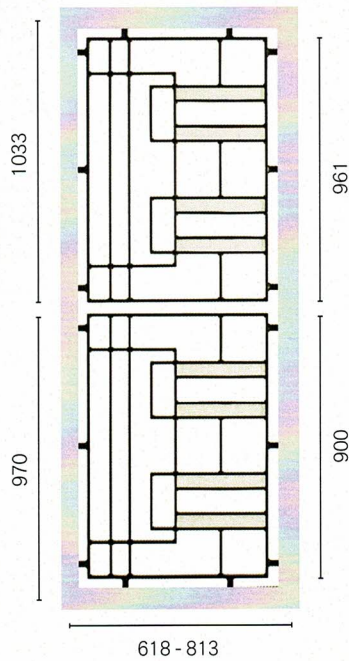

SP65AB | Rice Paper Glass