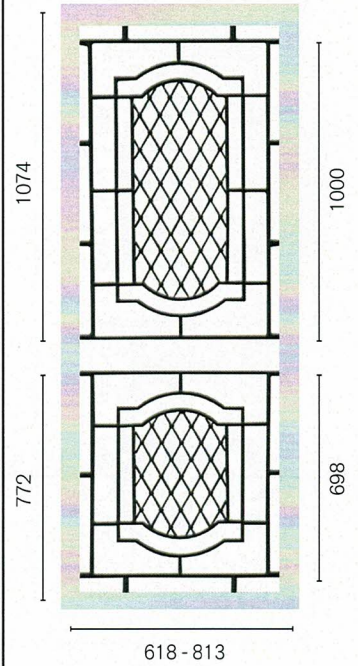

SP79 | Arch
2 per door

HINGED DOORS PANELS

SIMPLY CLASSIC DESIGNS BY COLONIAL CASTINGS

SP13BB | Rectangles
2 per door

SP13AB | Arch

SP29AB | Gate
2 per door

SP44AB | Classic

SP51AB | Dual Arch