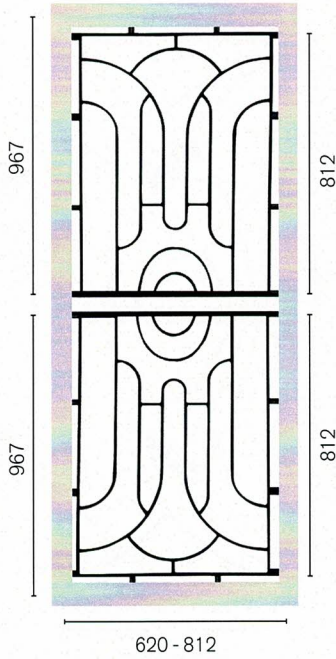

SP79 | Arch
2 per door