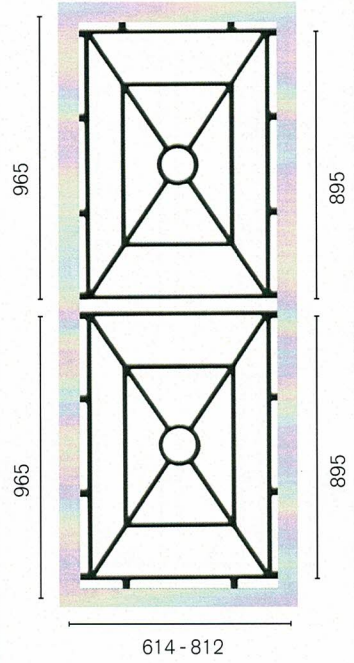

HINGED DOORS PANELS

SIMPLY CLASSIC DESIGNS BY COLONIAL CASTINGS

SP17 | Semi Circle
2 per door

SP30 | Pyramid
2 per door

SP37AB | Cross

SP50AB | Double Vine

SP52AB | Vines
2 per door

SP53AB | Vines
2 per door