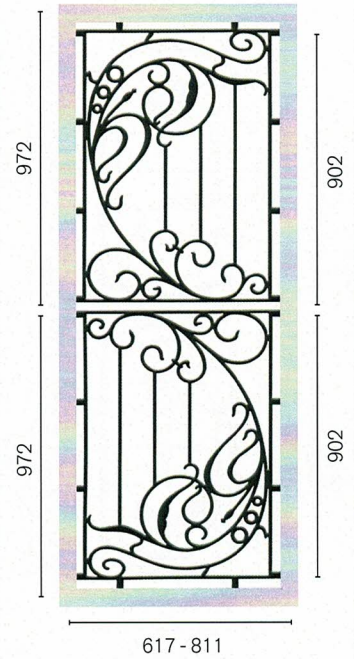

HINGED DOORS PANELS

SIMPLY CLASSIC DESIGNS BY COLONIAL CASTINGS

SP17 | Semi Circle
2 per door

SP30 | Pyramid
2 per door

SP37AB | Cross

SP50AB | Double Vine

SP52AB | Vines
2 per door

SP53AB | Vines
2 per door