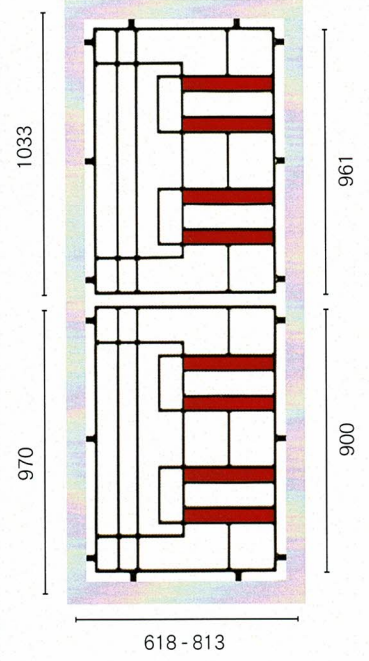

SP65AB | Red Glass