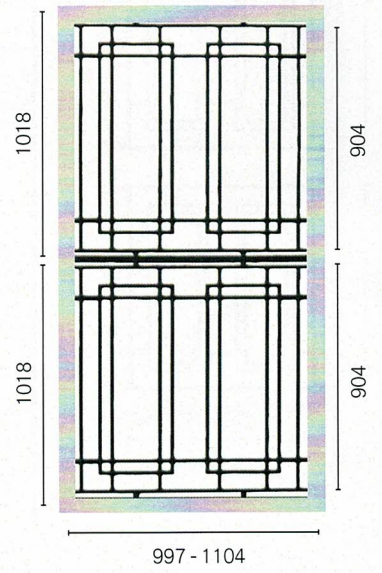

SP22 | Chaos
2 per door

SLIDING DOORS

SIMPLY CLASSIC DESIGNS BY COLONIAL CASTINGS

SP14S/SP15B | Rectangles

SP15BB | Rectangles
2 per door

SP48S | Rectangles
2 per door

FLOATING DECORATIVE GRILLES

A LITTLE BIT OF CLASS