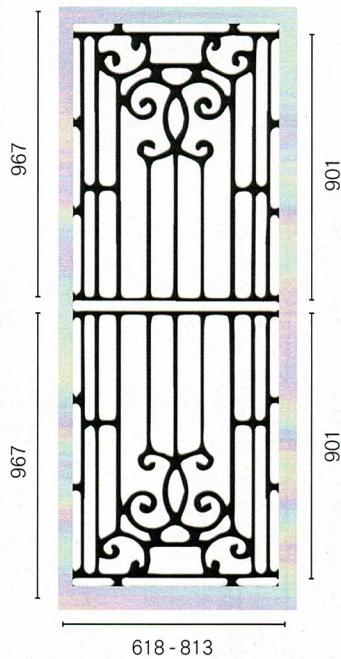

SP55 | Curly
2 per door