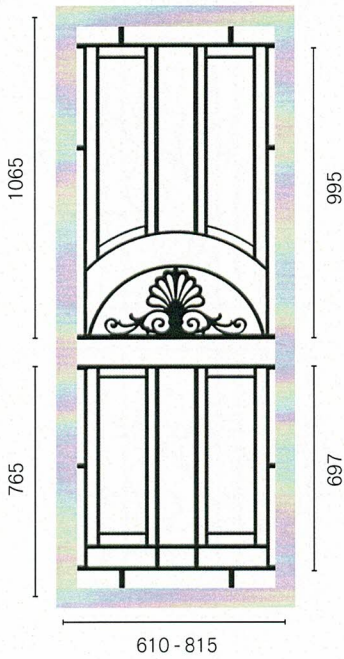

Kookaburra Glass Insert available

* Frame not included

HINGED DOORS PANELS

SIMPLY CLASSIC DESIGNS BY COLONIAL CASTINGS

SP14AB | Flower

SP18AB | Flower

SP27AB | Architrave

SP34AB | Rectangles