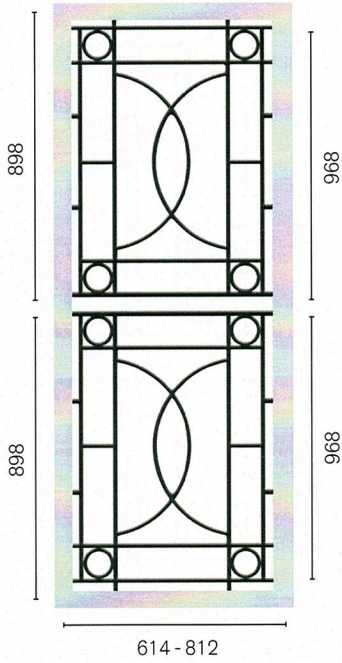

HINGED DOORS PANELS

SIMPLY CLASSIC DESIGNS BY COLONIAL CASTINGS

SP17 | Semi Circle
2 per door

SP30 | Pyramid
2 per door

SP37AB | Cross

SP50AB | Double Vine

SP52AB | Vines
2 per door

SP53AB | Vines
2 per door