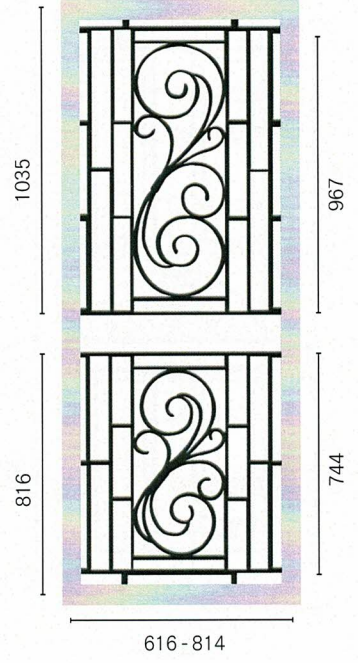

HINGED DOORS PANELS

SIMPLY CLASSIC DESIGNS BY COLONIAL CASTINGS

SP17 | Semi Circle
2 per door

SP30 | Pyramid
2 per door

SP37AB | Cross

SP50AB | Double Vine

SP52AB | Vines
2 per door

SP53AB | Vines
2 per door