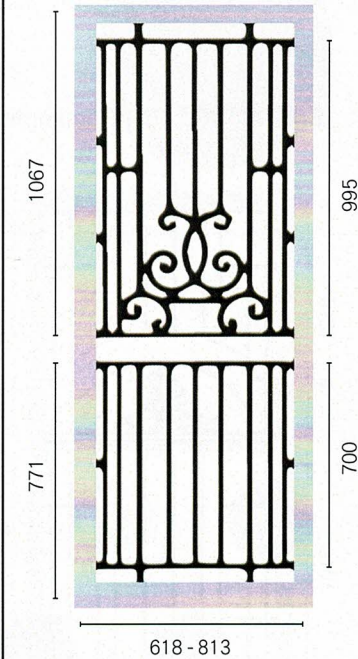

SP57AB | Curly