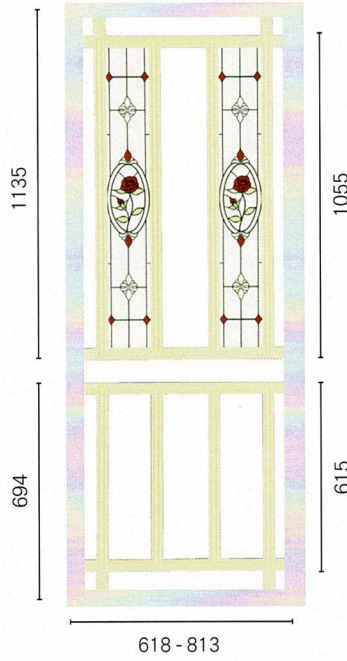

COLONIAL CASTINGS
EST 1947

SAFETY SCREENS

DOORS
PANELS

HINGED DOOR PANELS

WITH GLASS INSERTS BY COLONIAL CASTINGS

SP61AB | Black Orchid

SP61AB | Rose Jewel

SP62AB | Red Orchid