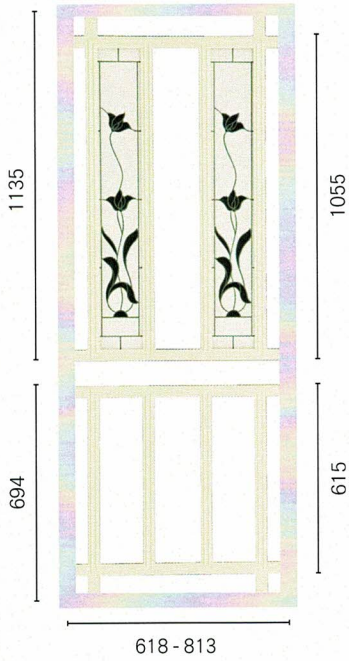

COLONIAL CASTINGS
EST 1947

SAFETY SCREENS

DOORS
PANELS

HINGED DOOR PANELS

WITH GLASS INSERTS BY COLONIAL CASTINGS

SP61AB | Black Orchid

SP61AB | Rose Jewel

SP62AB | Red Orchid