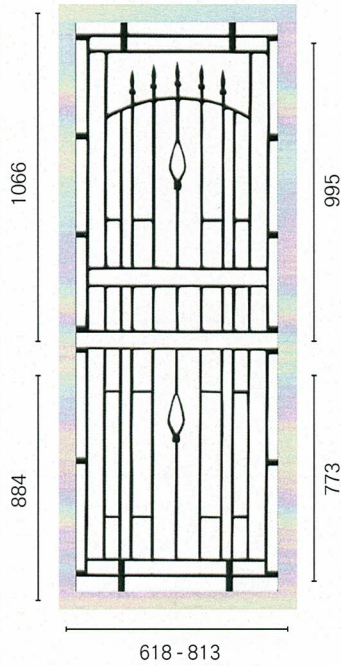

SP79 | Arch
2 per door

HINGED DOORS PANELS

SIMPLY CLASSIC DESIGNS BY COLONIAL CASTINGS

SP13BB | Rectangles
2 per door

SP13AB | Arch

SP29AB | Gate
2 per door

SP44AB | Classic

SP51AB | Dual Arch