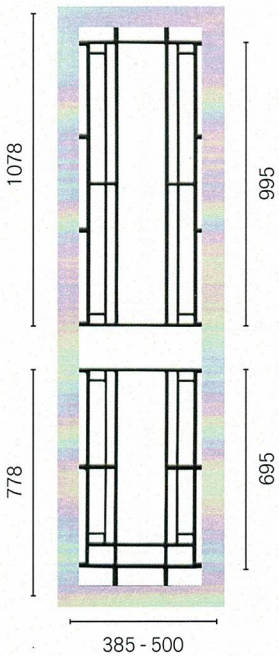

SP35AB | Rectangles