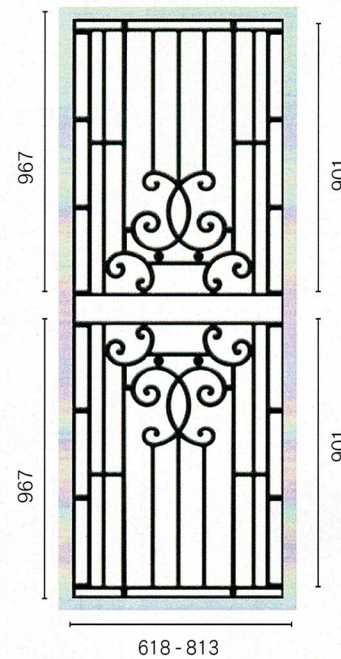

SP56 | Curly
2 per door