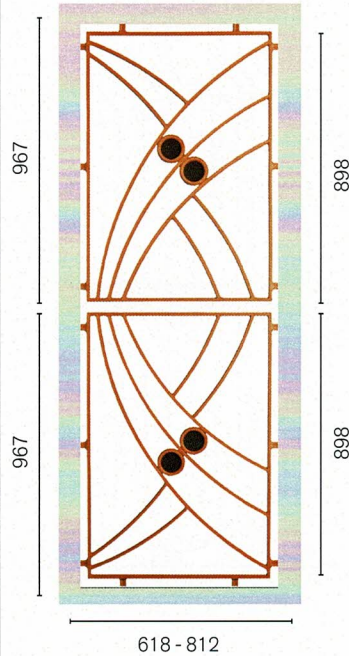

SP71AB | Art Deco Orange
With Coloured Disc Inserts