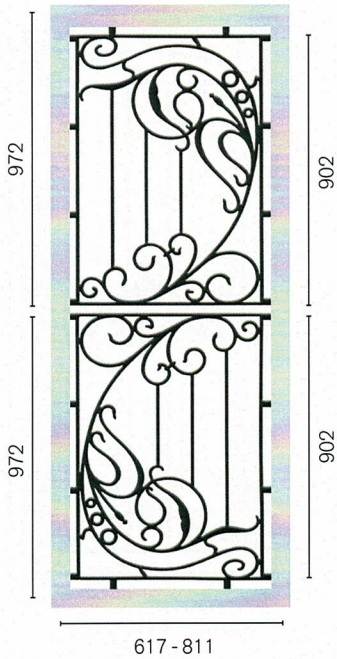

HINGED DOORS PANELS

SIMPLY CLASSIC DESIGNS BY COLONIAL CASTINGS

SP17 | Semi Circle
2 per door

SP30 | Pyramid
2 per door

SP37AB | Cross

SP50AB | Double Vine

SP52AB | Vines
2 per door

SP53AB | Vines
2 per door