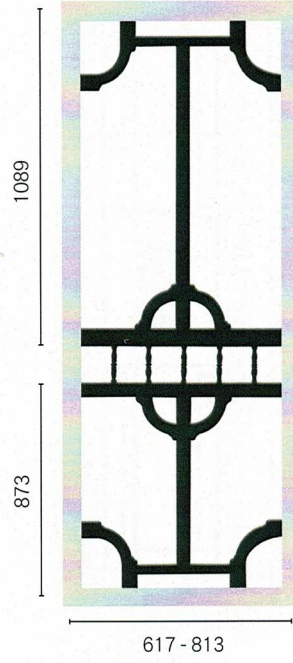

HINGED DOORS PANELS

SIMPLY CLASSIC DESIGNS BY COLONIAL CASTINGS

SP17 | Semi Circle
2 per door

SP30 | Pyramid
2 per door

SP37AB | Cross

SP50AB | Double Vine

SP52AB | Vines
2 per door

SP53AB | Vines
2 per door