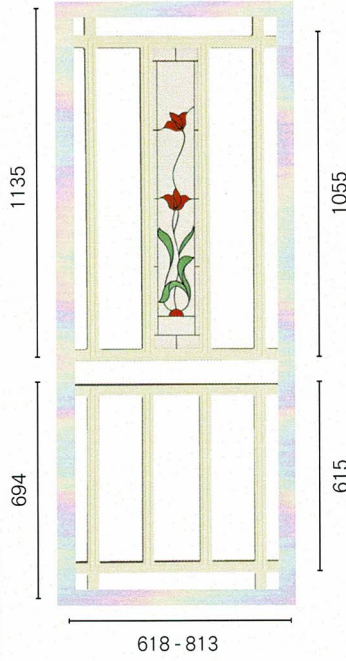

COLONIAL CASTINGS
EST 1947

SAFETY SCREENS

DOORS
PANELS

HINGED DOOR PANELS

WITH GLASS INSERTS BY COLONIAL CASTINGS

SP61AB | Black Orchid

SP61AB | Rose Jewel

SP62AB | Red Orchid