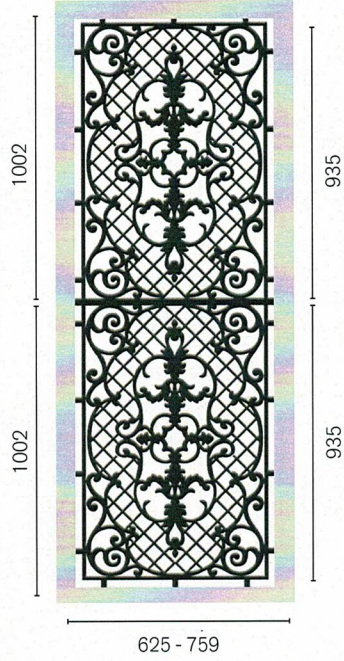

SP55 | Curly
2 per door

SP56 | Curly
2 per door

SP57AB | Curly

HINGED DOORS PANELS

SIMPLY CLASSIC DESIGNS BY COLONIAL CASTINGS

SP6 | Tribal
2 per door

SP10 | Hourglass
2 per door

SP21 | Chaos
2 per door