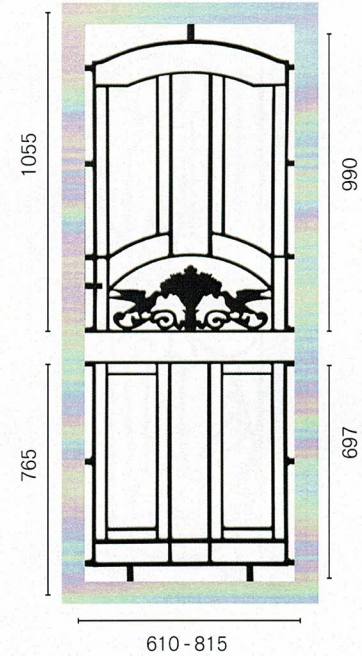

SP78AB | Doves