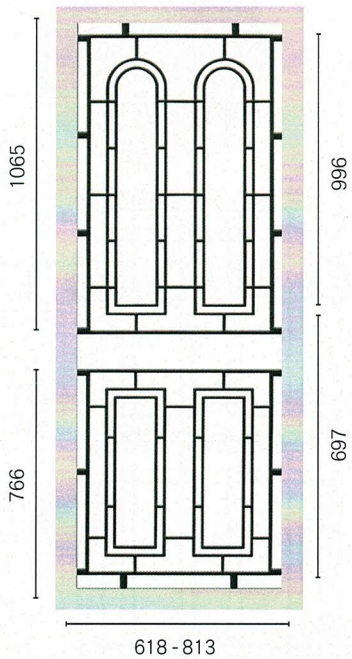

SP79 | Arch
2 per door

HINGED DOORS PANELS

SIMPLY CLASSIC DESIGNS BY COLONIAL CASTINGS

SP13BB | Rectangles
2 per door

SP13AB | Arch

SP29AB | Gate
2 per door

SP44AB | Classic

SP51AB | Dual Arch