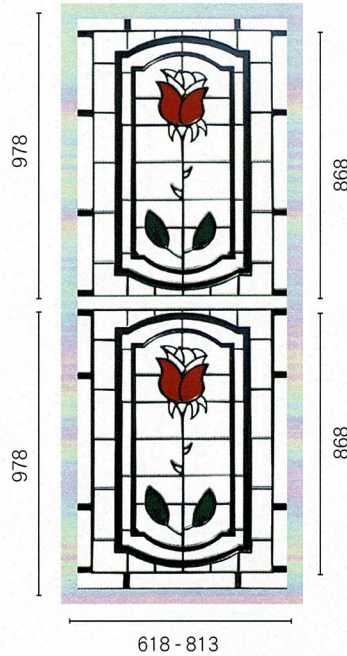

SP75AB | Roses