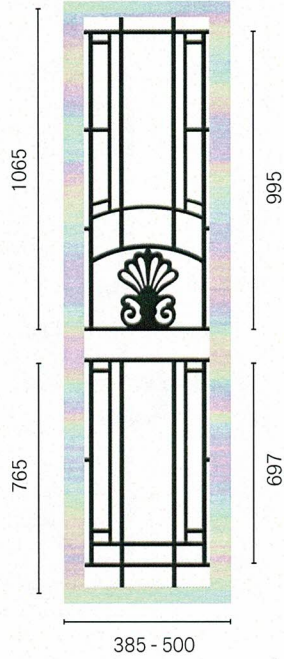

Kookaburra Glass Insert available

* Frame not included

HINGED DOORS PANELS

SIMPLY CLASSIC DESIGNS BY COLONIAL CASTINGS

SP14AB | Flower

SP18AB | Flower

SP27AB | Architrave

SP34AB | Rectangles