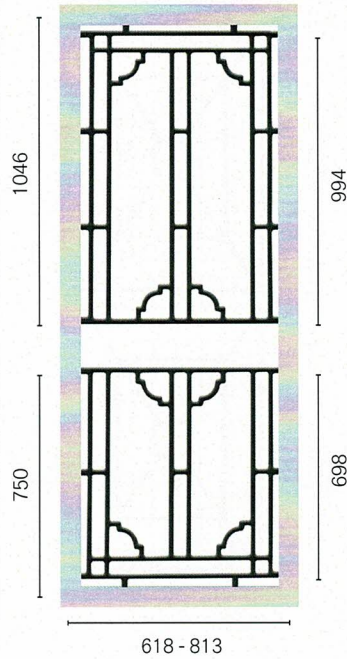

Kookaburra Glass Insert available

* Frame not included

HINGED DOORS PANELS

SIMPLY CLASSIC DESIGNS BY COLONIAL CASTINGS

SP14AB | Flower

SP18AB | Flower

SP27AB | Architrave

SP34AB | Rectangles