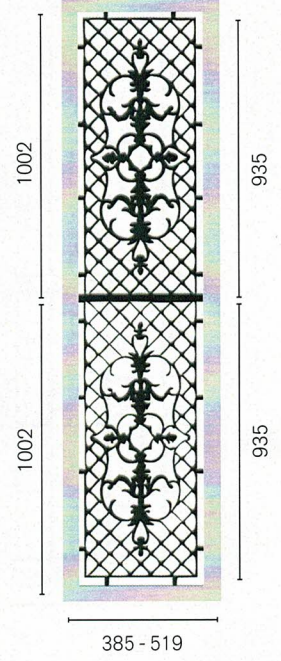

SP22 | Chaos
2 per door