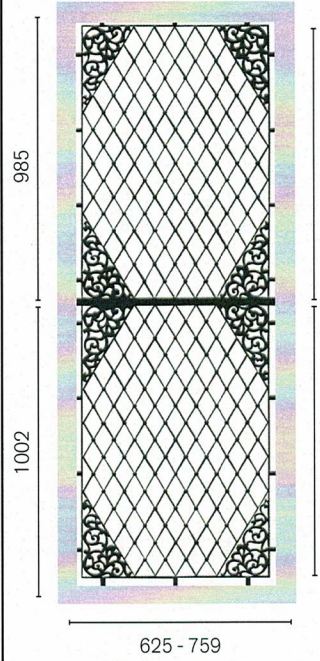

SP55 | Curly
2 per door

SP56 | Curly
2 per door

SP57AB | Curly

HINGED DOORS PANELS

SIMPLY CLASSIC DESIGNS BY COLONIAL CASTINGS

SP6 | Tribal
2 per door

SP10 | Hourglass
2 per door

SP21 | Chaos
2 per door