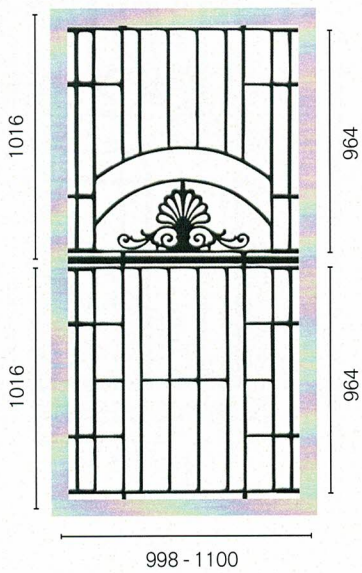

SP14S/SP15B | Rectangles