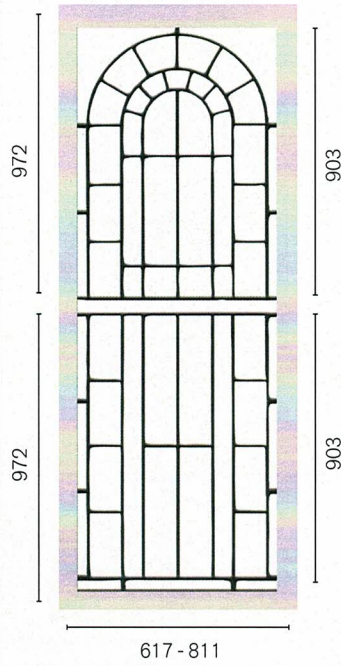

SP79 | Arch
2 per door

HINGED DOORS PANELS

SIMPLY CLASSIC DESIGNS BY COLONIAL CASTINGS

SP13BB | Rectangles
2 per door

SP13AB | Arch

SP29AB | Gate
2 per door

SP44AB | Classic

SP51AB | Dual Arch