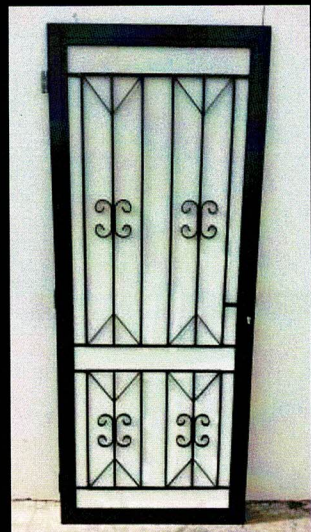

SECURE GRILLE™
STAINLESS STEEL SECURITY SCREEN DOORS

SG 1

SG 2

SG 4

SG 6

SG 10

SG 11

SG 12

SG 14

SG 15

SG 20

SG 21

SG 22

SECURE GRILLE™

STAINLESS STEEL SECURITY SCREEN DOORS

- STAINLESS STEEL OFFERS INCREASED STRENGTH & RESISTANCE TO CORROSION
- DOORS COME FITTED WITH DEADLOCKS, CHOICE OF WIRES, DOOR CLOSER AND ALL OTHER ASSOCIATED ACCESSORIES
- DOORS CAN BE MADE TO NON STANDARD SIZES AND CUSTOM DESIGNS
- WILL NOT BREAK LIKE CAST ALUMINIUM DOORS
- DOOR POWDER-COATED TO A COLOUR OF YOUR CHOICE. EXT