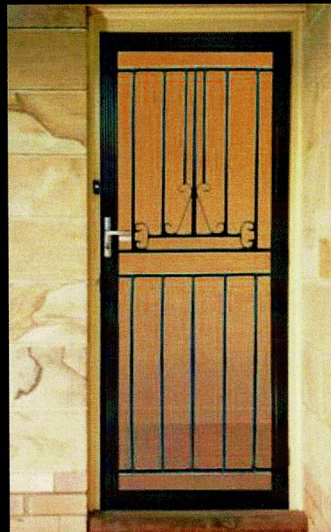

SECURE GRILLE™
STAINLESS STEEL SECURITY SCREEN DOORS

SG 1

SG 2

SG 4

SG 6

SG 10

SG 11

SG 12

SG 14

SG 15

SG 20

SG 21

SG 22

SECURE GRILLE™

STAINLESS STEEL SECURITY SCREEN DOORS

- STAINLESS STEEL OFFERS INCREASED STRENGTH & RESISTANCE TO CORROSION
- DOORS COME FITTED WITH DEADLOCKS, CHOICE OF WIRES, DOOR CLOSER AND ALL OTHER ASSOCIATED ACCESSORIES
- DOORS CAN BE MADE TO NON STANDARD SIZES AND CUSTOM DESIGNS
- WILL NOT BREAK LIKE CAST ALUMINIUM DOORS
- DOOR POWDER-COATED TO A COLOUR OF YOUR CHOICE. EXT